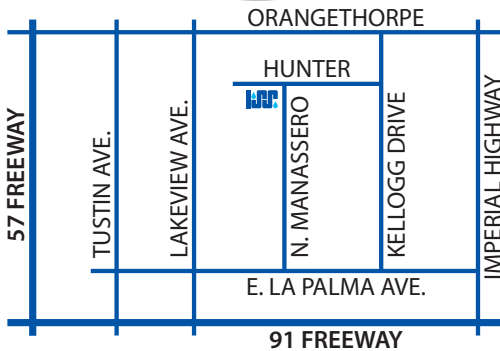

20% off MSRP discount applies to all ECHO units on the day of the dealer sales event only. Excludes accessories. **Not to be combined with any other offers.**

WWW.IMPERIALSPRINKLERSUPPLY.COM