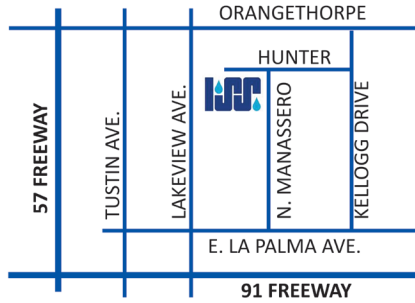

Anaheim

1485 N. Manassero St.
Anaheim, CA 92807
Tel: 714.792.2920
Fax: 714.792.2921

Lakeside

12365 Mapleview St.
Lakeside, CA 92040
Tel: 619.873.3090
Fax: 619.873.3095

Coachella

1255 Grapefruit Blvd.
Coachella, CA 92236
Tel: 760.863.5562
Fax: 760.863.5564