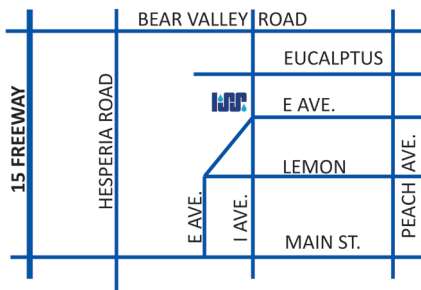

Hesperia

10930 "I" Avenue.
Hesperia, CA 92345
Tel: 760.949.2733
Fax: 760.949.9363