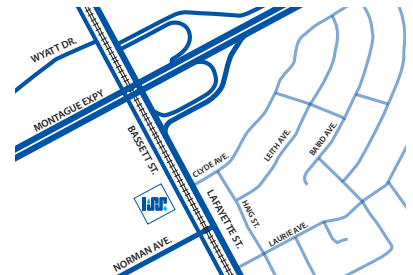

SOCAL QUOTE DEPT.

1485 N. MANASSERO ST.
ANAHEIM, CA 92807

Tel: 714.792.2925
Fax: 714.982.5095

NORCAL QUOTE DEPT.

6630-B PATTERSON PASS RD.
LIVERMORE, CA 94550

Tel: 925.667.2190
Fax: 925.667.2197