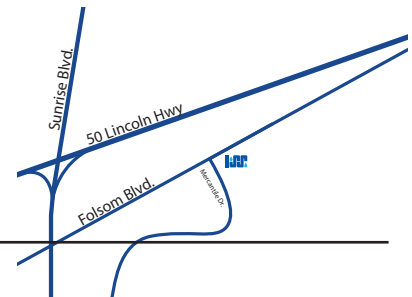

Ontario

1856 South Baker Ave.
Ontario, CA 91761
Tel: 909.923.4332
Fax: 909.923.7445

Imperial Synthetic turf (IST)

Tel: 714.792.2920
Fax: 714.696.7545

Imperial Technical Services (ITS)

Tel: 714.696.7535
Fax: 714.696.7545

4985 E Landon Dr.
Anaheim, CA 92807

Palm Desert

42502 Melanie Pl
Palm Desert, CA 92211
Tel: 760.834.7730
Fax: 760.834.7735

Northern California

Concord

1260 A Diamond Way
Concord, CA 94520
Tel: 925.771.8165
Fax: 925.771.8170

San Clemente

140 Avenida Navarro.
San Clemente, CA 92672
Tel: 949.369.4645
Fax: 949.369.4646

Livermore

6630 Patterson Pass Rd
Livermore, CA 94550
Tel: 925.667.2190
Fax: 925.667.2197

San Diego

9270 Clairemont Mesa Blvd.
San Diego, CA, 92123
Tel: 858.514.4200
Fax: 858.514.8200

Rancho Cordova

2415 Mercantile Dr.
Rancho Cordova, CA 95742
Tel: 916.738.8000
Fax: 916.384.9864

Santa Ana

3402 W. Harvard St.
Santa Ana, CA, 92704
Tel: 714.619.8699
Fax: 714.619.8698

Santa Clara

3730 Bassett St.
Santa Clara, Ca 95054
Tel: 408.217.7686
Fax: 408.217.7692

SOCAL QUOTE DEPT.

1485 N. MANASSERO ST.
ANAHEIM, CA 92807

Tel: 714.792.2925
Fax: 714.982.5095

NORCAL QUOTE DEPT.

6630-B PATTERSON PASS RD.
LIVERMORE, CA 94550

Tel: 925.667.2190
Fax: 925.667.2197