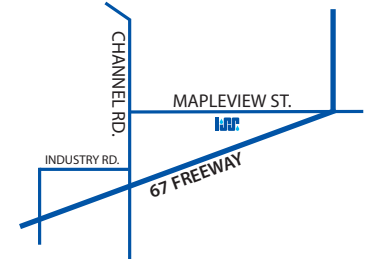

Anaheim

1485 N. Manassero St.
Anaheim, CA 92807
Tel: 714.792.2920
Fax: 714.792.2921

Lakeside

12365 Mapleview St.
Lakeside, CA 92040
Tel: 619.873.3090
Fax: 619.873.3095

Coachella

1255 Grapefruit Blvd.
Coachella, CA 92236
Tel: 760.863.5562
Fax: 760.863.5564