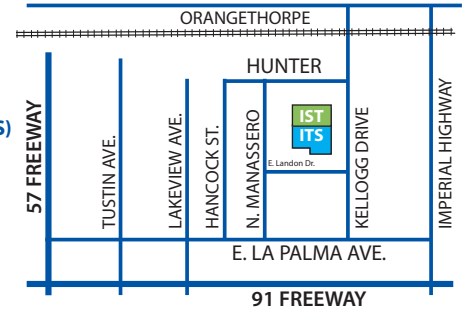

Imperial Technical Services (ITS)

Tel: 714.696.7535
Fax: 714.696.7545

4985 E Landon Dr.
Anaheim, CA 92807